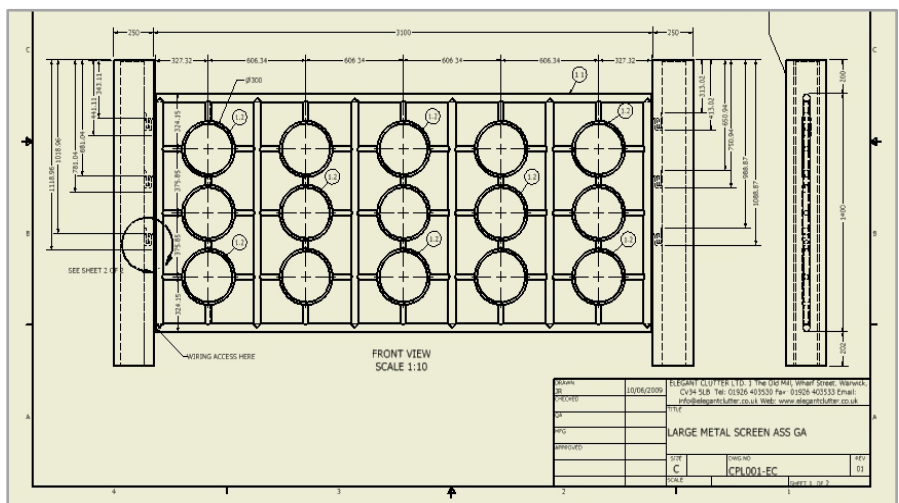

CROWNE PLAZA,
BLACKFRIARS,
LONDON

FYR Group consulted Elegant Clutter on the creation of two new features for this luxury London hotel.

The first was to be a set of illuminated divider screens in antique gold finish. Elegant Clutter was asked to create an irregular, organic look and to take inspiration from the botanical world. In the finished screen, small "branches" grow out of the empty circular sections and the removable cowl is an abstract leaf shape.

Working with a specialist glass blower, unique discs of glass were made with metallic colours running through. These were sandblasted on one side to create a subtle and atmospheric glow from dimmable circular lights.

The second product we designed and manufactured features on the next page – an abstract interpretation of the world map. We used foamex for its light weight and ease of cutting.

This relief artwork was installed in one day by the Elegant Clutter installation team.